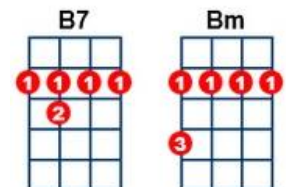

**[C]** She's got a pad down at 34th and **[Am]** Vine

**[Dm]** Sellin' little bottles of

**\*[E7]** Love Potion Number **[Am]** Nine

**[Am]** I told her that I was a **[Dm]** flop with chicks

**[Am]** I'd been this way since 19-**[Dm]**56

She **[C]** looked at my palm and she made a magic **[Am]** sign

She **[Dm]** said "What you need is

**\*[E7]** Love Potion Number **[Am]** Nine" **[A7]**

**[D]** She bent down and turned around and gave me a wink

**[B7]** She said "I'm gonna make it up right here in the sink"

**[D]** It smelled like turpentine and looked like Indian ink

I **\*[E7]** held my nose, I closed my eyes, **\*\*[E7]** I took a drink

**[Am]** I didn't know if it was **[Dm]** day or **[Am]** night

**[Am]** I started kissin' every-**[Dm]**thing in **[Am]** sight

But **[C]** when I kissed the cop down at 34th and **[Am]** Vine

He **[Dm]** broke my little bottle of

**\*[E7]** Love Potion Number **[Am]** Nine" **[A7]**