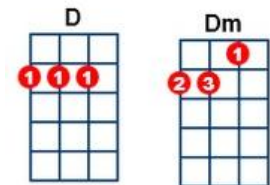

<https://www.youtube.com/watch?v=N0iovUpvmSI> (in higher key)

**Intro Amaj7/Asus4 slide x 4**

**\* Single Down strum \*\* Down / Up strum**

**\*[Am]** I took my troubles down to **\*[Dm]** Madame Ruth

**\*[Am]** You know that gypsy with the **\*[Dm]** gold-capped tooth

**[C]** She's got a pad down at 34th and **[Am]** Vine

**[Dm]** Sellin' little bottles of

**\*[E7]** Love Potion Number **[Am]** Nine

**[Am]** I told her that I was a **[Dm]** flop with chicks

**[Am]** I'd been this way since 19-**[Dm]**56

She **[C]** looked at my palm and she made a magic **[Am]** sign

She **[Dm]** said "What you need is

**\*[E7]** Love Potion Number **[Am]** Nine" **[A7]**

**[D]** She bent down and turned around and gave me a wink

**\*[D]** Love Potion Number **\*[Am]** Nine

**[D]** Love Potion Number **[Am]** N - i - i - i - nine

**[D]** Love Potion Number **[Am]** N - i - i - i - nine

**SLOW A C6 A G Am**

**\*[Dm]** Love Potion Number N - i - i - i - n i n e **dither STOP**