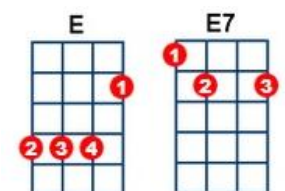

[D] She bent down and turned around and gave me a wink

[Bm] She said "I'm gonna make it up right here in the sink"

[D] It smelled like turpentine and looked like India ink

I ***[E7]** held my nose, I closed my eyes, ****[E7]** I took a drink