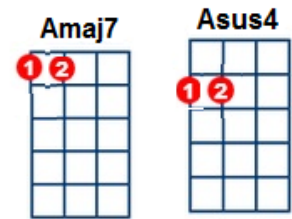

<https://www.youtube.com/watch?v=N0iovUpvmSI> (in higher key)

**Intro Amaj7/Asus4 slide x 4**

**\* Single Down strum \*\* Down / Up strum**

**\*[Am]** I took my troubles down to **\*[Dm]** Madame Ruth

**\*[Am]** You know that gypsy with the **\*[Dm]** gold-capped tooth

**[C]** She's got a pad down at 34th and **[Am]** Vine

**[Dm]** Sellin' little bottles of

**\*[E7]** Love Potion Number **[Am]** Nine

**[Am]** I told her that I was a **[Dm]** flop with chicks

**[Am]** I'd been this way since 19-**[Dm]**56

She **[C]** looked at my palm and she made a magic **[Am]** sign

She **[Dm]** said "What you need is

**\*[E7]** Love Potion Number **[Am]** Nine" **[A7]**

**[D]** She bent down and turned around and gave me a wink

**\*[D]** Love Potion Number **\*[Am]** Nine

**[D]** Love Potion Number **[Am]** N - i - i - i - nine

**[D]** Love Potion Number **[Am]** N - i - i - i - nine

**SLOW A C6 A G Am**

**\*[Dm]** Love Potion Number N - i - i - i - n i n e **dither STOP**